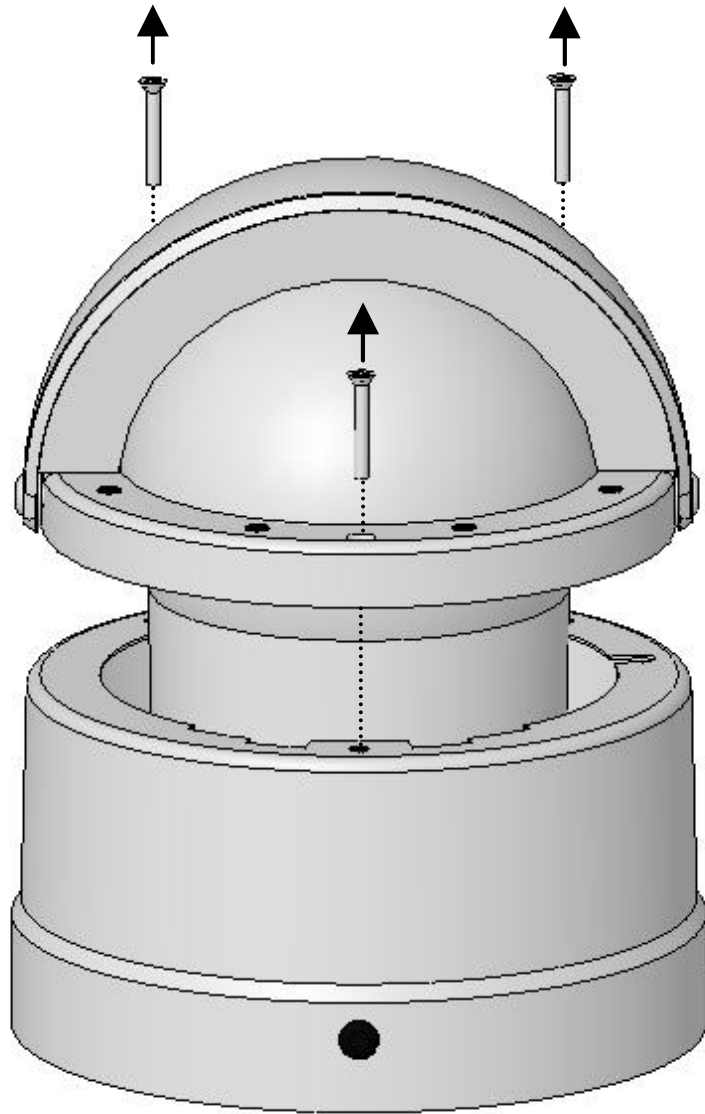

Navigator Disassembly

Top View

E.S. Ritchie & Sons, INC.
243 Oak St., Pembroke, MA
www.ritchienavigation.com

Rev - 5/06 NV-0210
Printed in U.S.A.