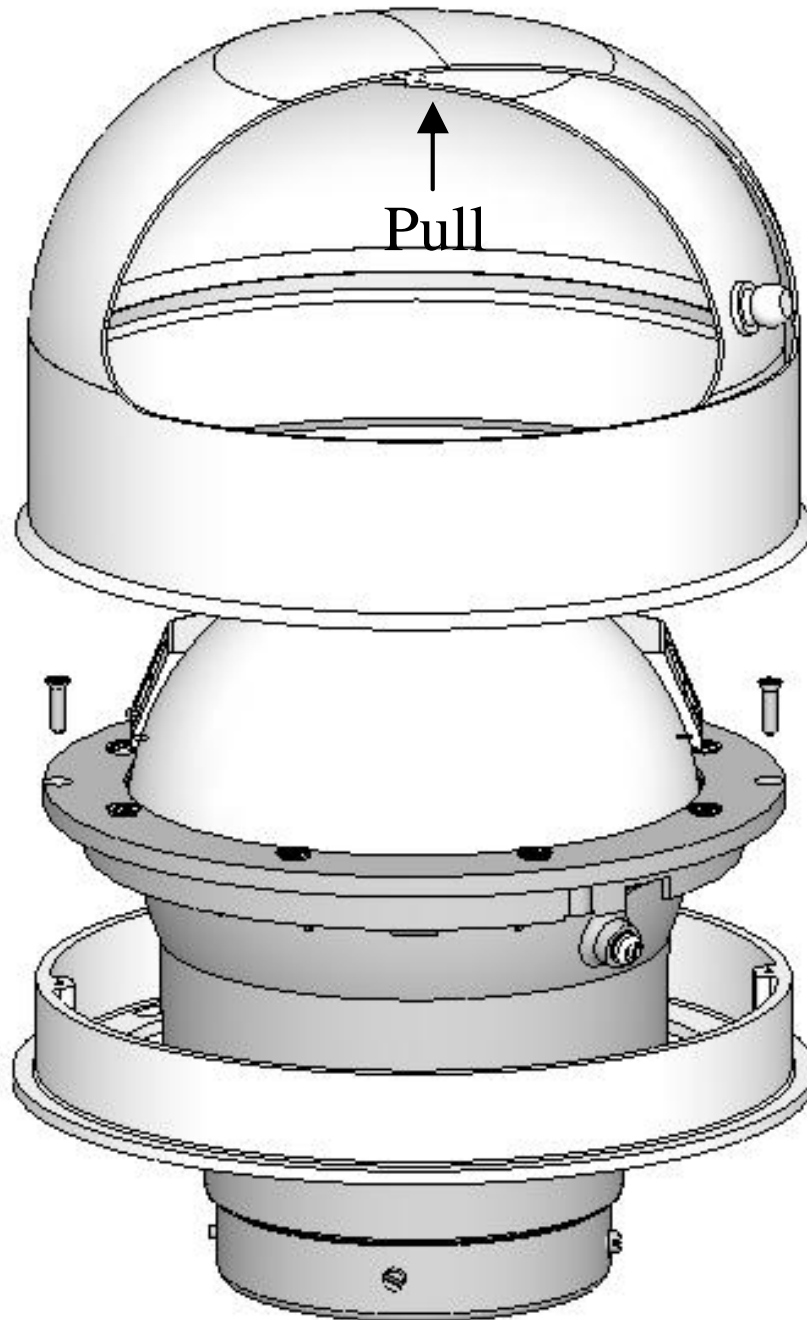

Globemaster Flush Mount Disassembly

Rev - 5/06 GM-0108
Printed in U.S.A.

E.S. Ritchie & Sons, INC.
243 Oak St., Pembroke, MA
www.ritchienavigation.com