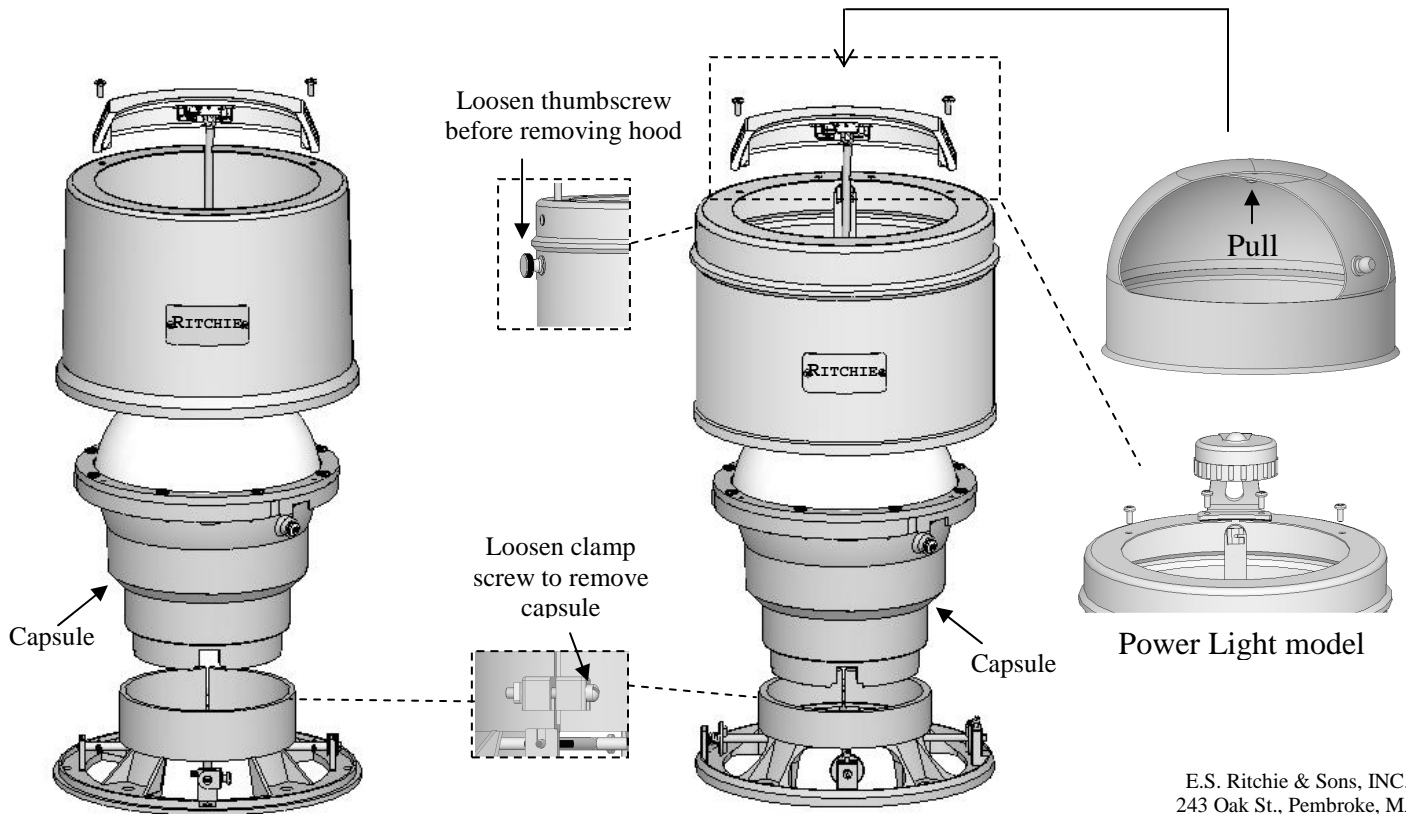

Globemaster Stainless Binnacle Disassembly

Rev - 5/06

GM-0106

E.S. Ritchie & Sons, INC.
243 Oak St., Pembroke, MA
www.ritchienavigation.com