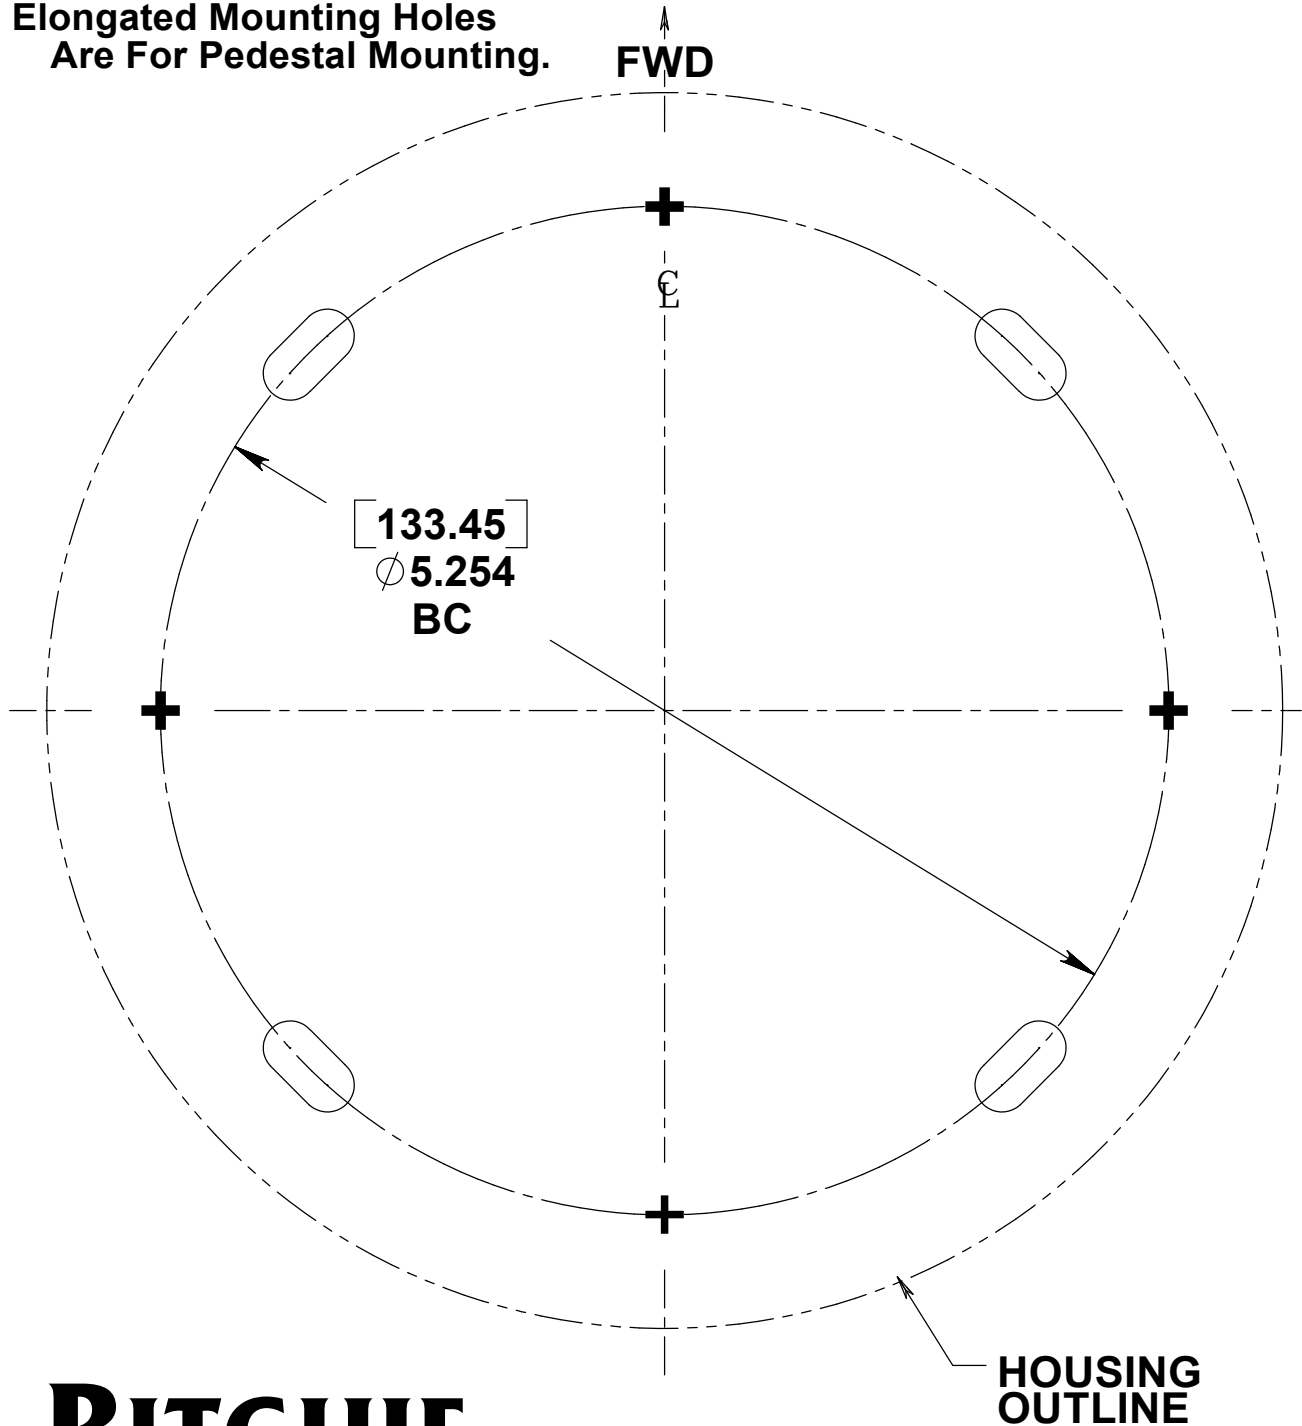

NOTE:

The Four 9/32" [.714] Wide
Elongated Mounting Holes
Are For Pedestal Mounting.

**BE SURE CL IS PARALLEL WITH
KEEL OF BOAT BEFORE INSTALLING.**

RITCHIE®

MOUNTING TEMPLATE FOR
CATALOG Nos. DNB-200, DNP-200, DNW-200
DNB-203, DNP-203, DNW-203

PART No. NV-0075
Revised 01/22/1999
Rev. C